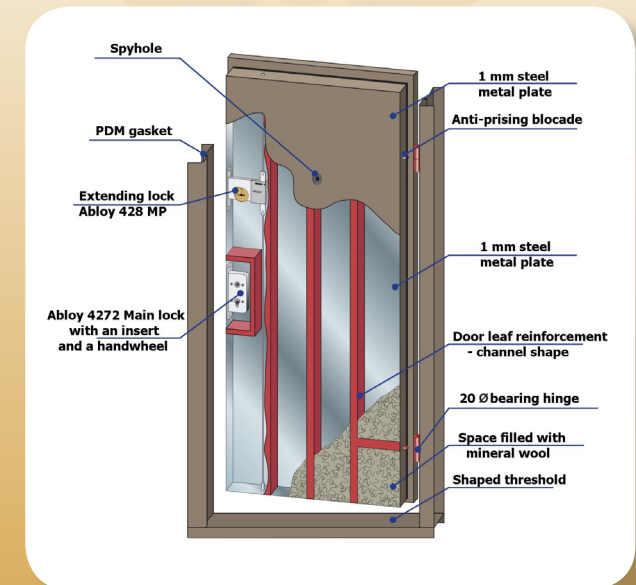

WARNING

Before ordering your security door, you should ask to see a copy of the Certificate confirming the door complies with European Standards EN1627-1630. This standard has three major classifications Class 2, Class 3 and Class 4.